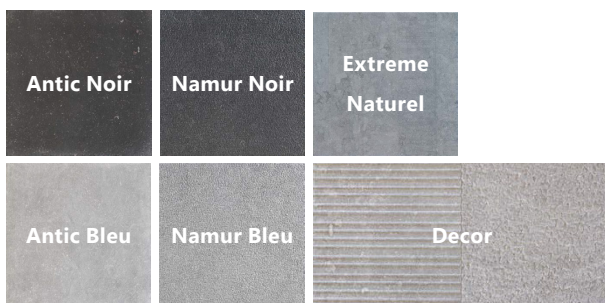

# ARDUIN

V2

V3

Made in Spain  
PORCELAIN TILES

60 x 60 **x TWO** cm RTT  
(\*outdoor)

30 x 60 cm RTT

Antic Bleu, Antic Noir, Namur Bleu, Namur Noir	60x60x1,02
Decor	30x60x1,02
Extreme Naturel TWO	60x60 <b>x2</b>